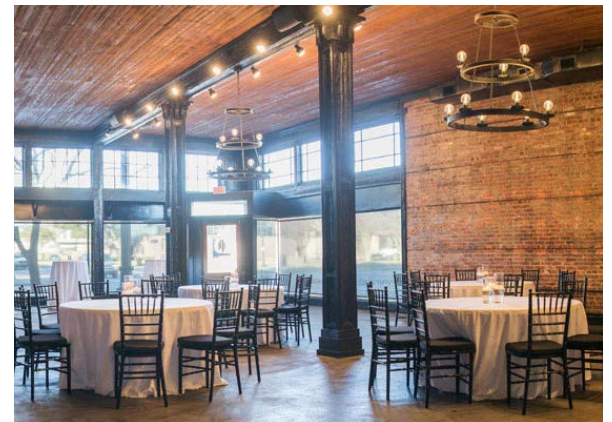

G R E A T S O U T H E R N
E V E N T S
PALAFIX HOUSE

VENUE INFORMATION

Housed in a historic 1912 building in the heart of downtown Pensacola, Palafox House is a wonderful example of early 20th-century architecture located at 196 North Palafox Street. Palafox House is available as a rental venue for all types of events: rehearsal dinners, corporate gatherings, bridal luncheons, holiday parties and birthday celebrations.

Venue Rental:

Venue Rental fee includes venue and furniture.
Cleaning fee and taxes will be additional.
See additional page for rate information.

Capacity:

Ceremony and Reception: 100 people
Reception Only: 125 people seated
or 175 people cocktail style

Room Details:

- 2,478 sq. ft.
- Available free Wi-Fi
- 50% deposit, contract required
- Accessible Parking
- Free self-parking
- Private bathroom

Furniture:

- (125) Chivari chairs
- (10) 60" Round tables
- (8) 48" Round tables
- (5) 6' Banquet tables
- (2) 8' Banquet tables
- (5) Cocktail Tables